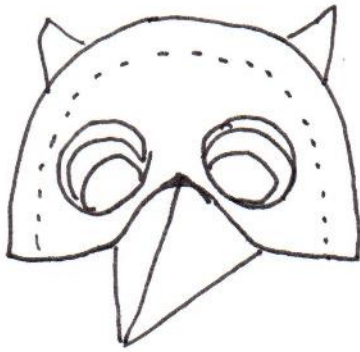

Paper Plate Mask Ideas

Owl

Add a paper beak and ear tufts.
Draw large circles around the cut-
out eye holes.

Bird Decorate with feathers,
sequins, and/or pompoms.

Lion

Glue paper strips around the
paper plate for the mane

Monkey Add large round ears at the
side of the head.

Cat Glue on pipe cleaner whiskers
and pointy ears.