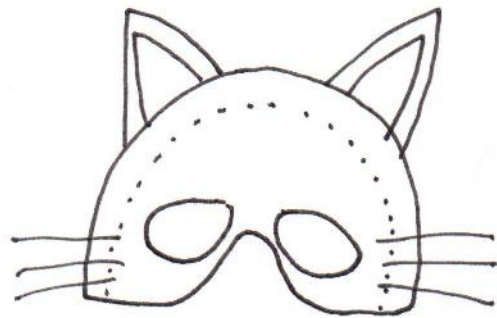

Paper Plate Mask Ideas

Owl

Add a paper beak and ear tufts.
Draw large circles around the cut-
out eye holes.

Bird Decorate with feathers,
sequins, and/or pompoms.

Lion

Glue paper strips around the
paper plate for the mane

Monkey Add large round ears at the
side of the head.

Cat Glue on pipe cleaner whiskers
and pointy ears.