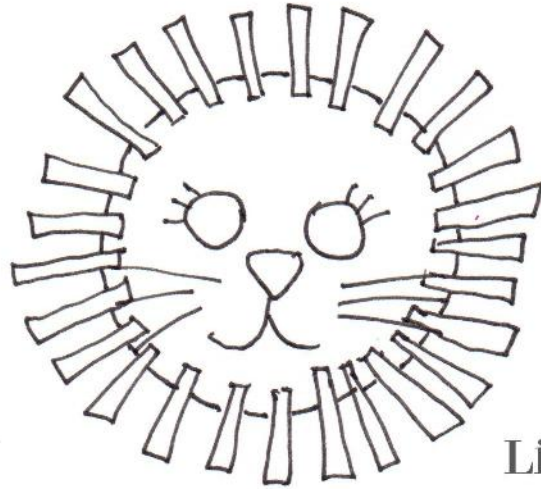

Paper Plate Mask Ideas

Owl

Add a paper beak and ear tufts.
Draw large circles around the cut-
out eye holes.

Bird Decorate with feathers,
sequins, and/or pompoms.

Lion

Glue paper strips around the
paper plate for the mane

Monkey Add large round ears at the
side of the head.

Cat Glue on pipe cleaner whiskers
and pointy ears.